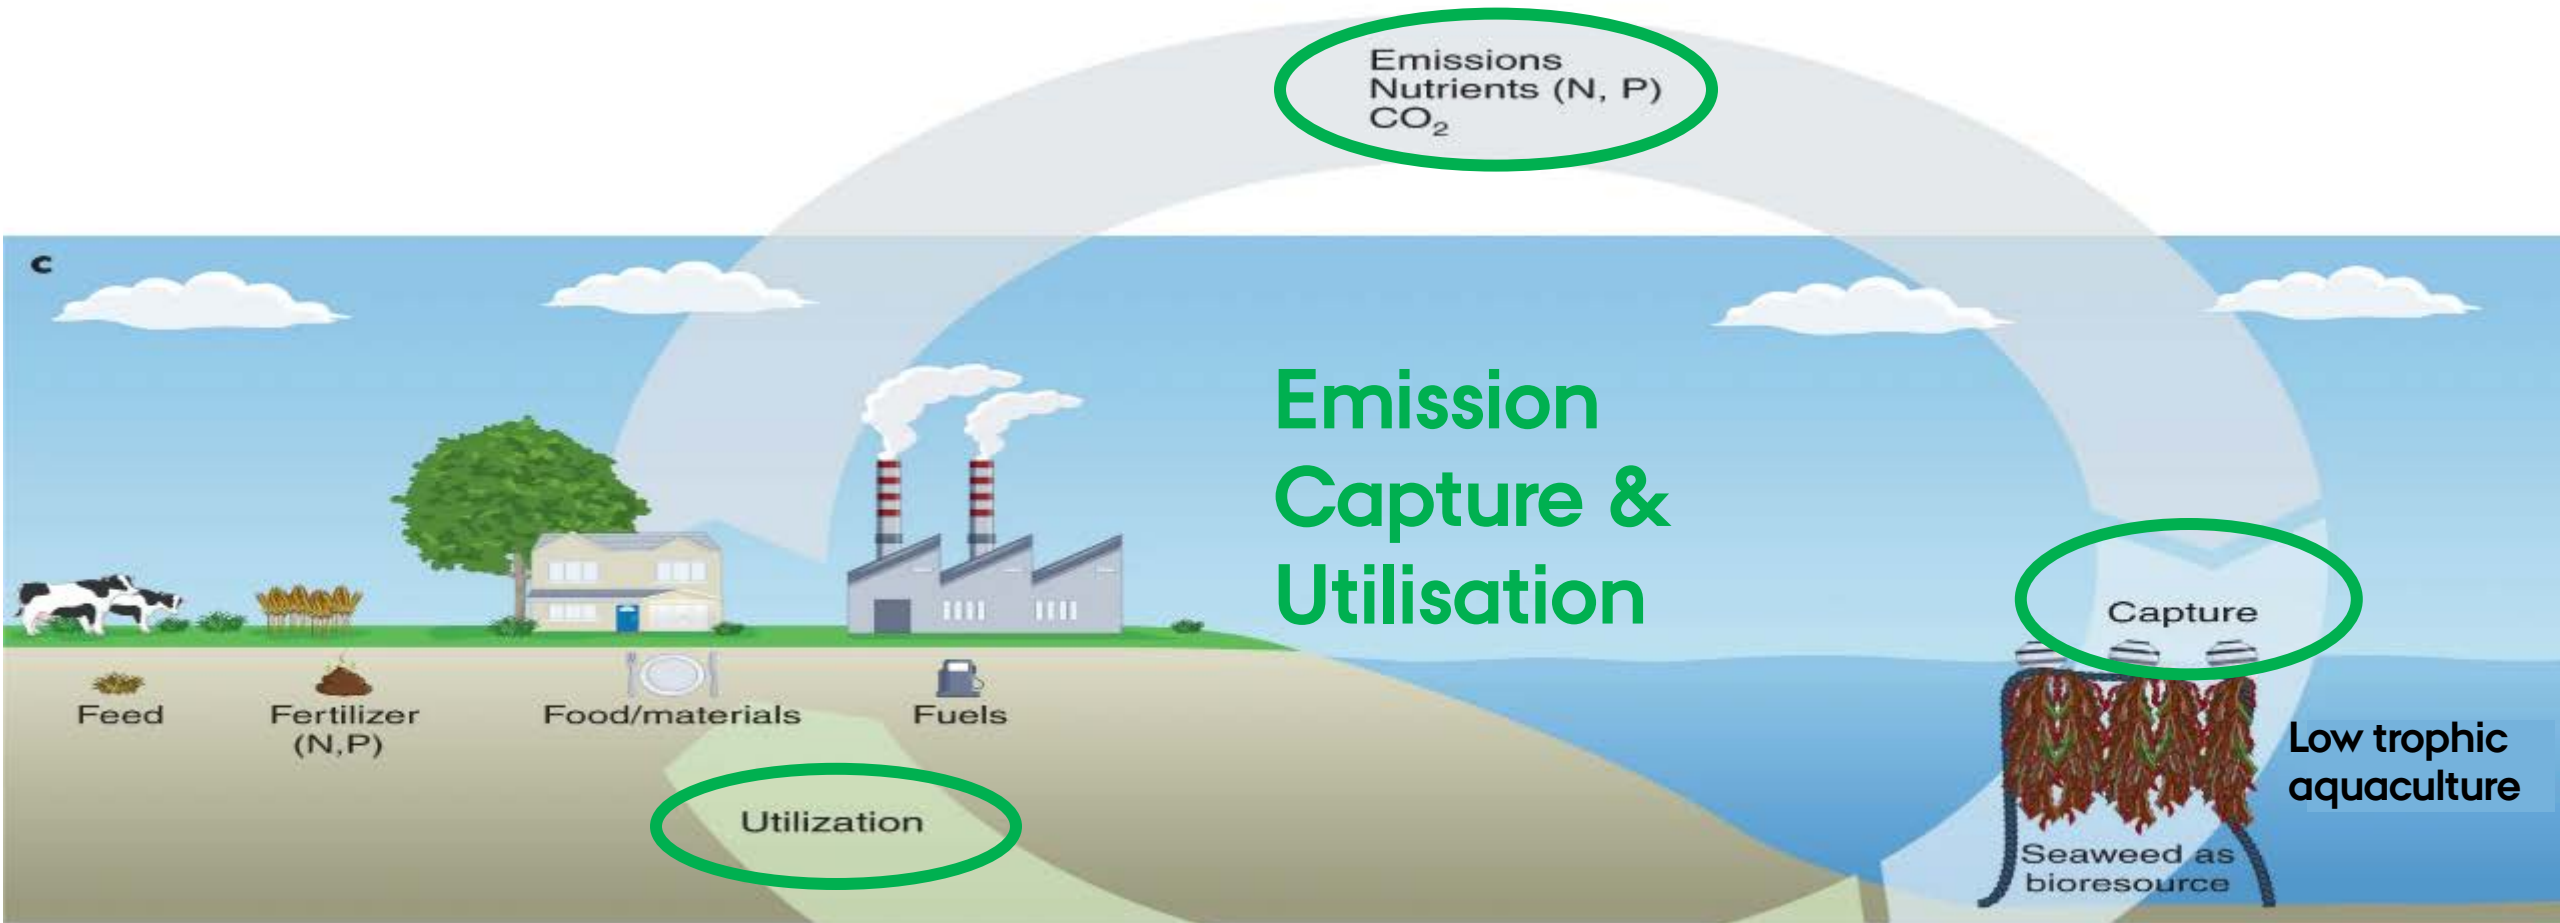

CIRCULAR RESSOURCE MANAGEMENT

2 ZERO HUNGER

13 CLIMATE ACTION

14 LIFE BELOW WATER

12 RESPONSIBLE CONSUMPTION AND PRODUCTION

17 PARTNERSHIPS FOR THE GOALS