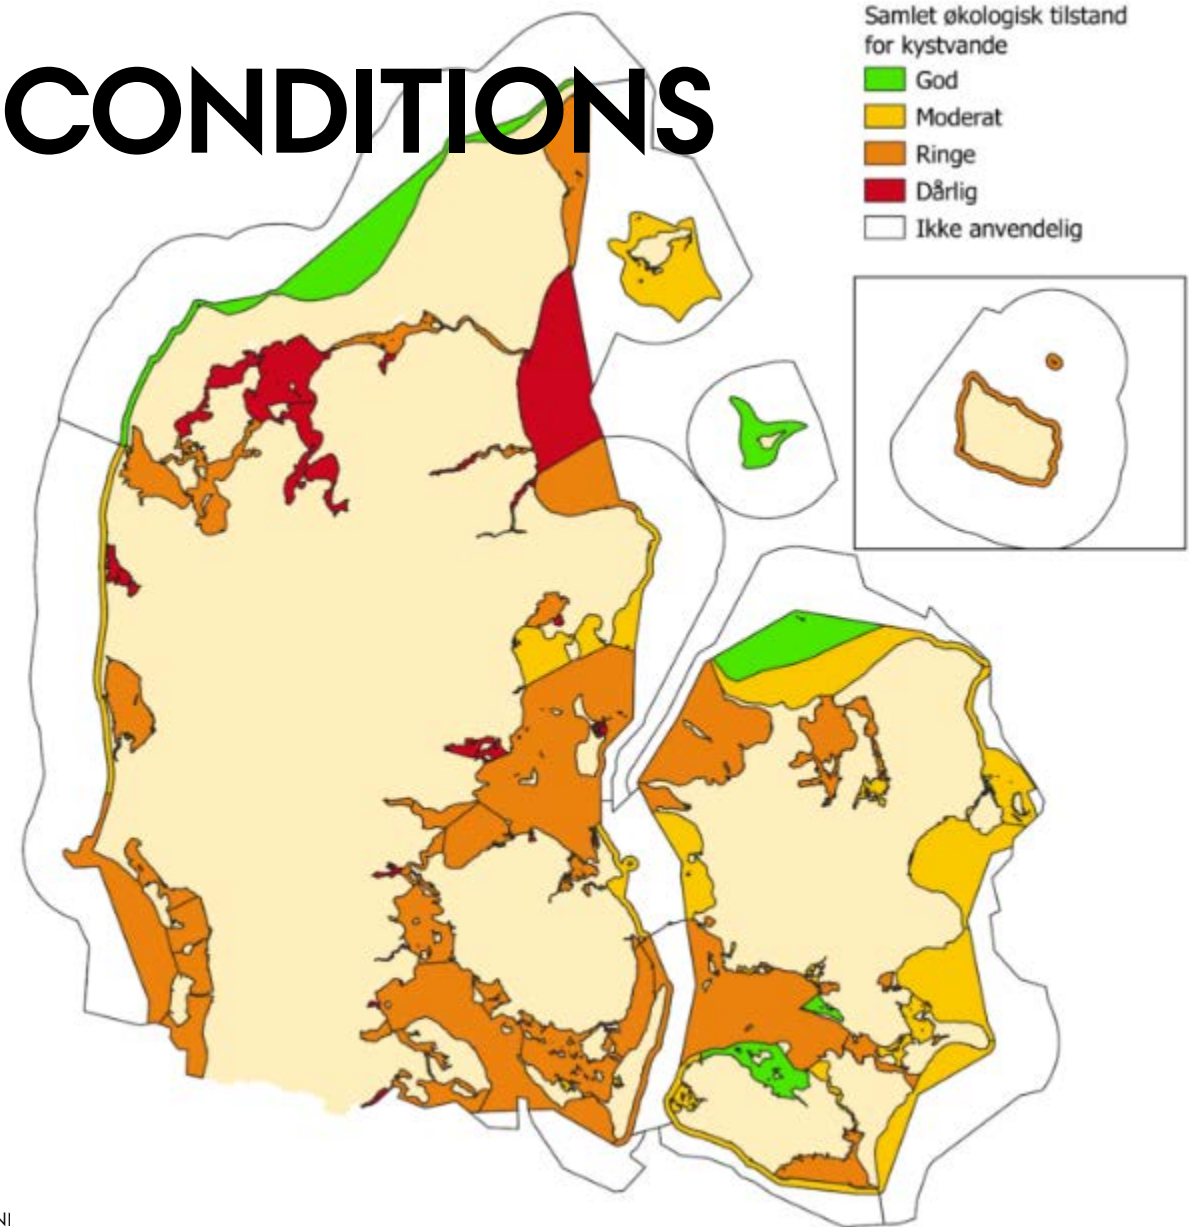

EMISSION CAPTURE & UTILISATION

THE BLUE BIOMASS IN THE CIRCULAR BIOECONOMY

ANNETTE BRUHN, AARHUS UNIVERSITY, DEPARTMENT OF ECOSCIENCE

LINEAR RESOURCE MANAGEMENT

BAD COASTAL WATER CONDITIONS

- Nutrient pollution – eutrophication
- EU Water Frame Directive
- **Good Ecological Status** before 2027
- Need for reduction in nutrient emissions
- Potential for additional action?
- **Low trophic aquaculture** as an additional tool for mitigation and nature restoration

CIRCULAR RESSOURCE MANAGEMENT

2 ZERO HUNGER

13 CLIMATE ACTION

14 LIFE BELOW WATER

12 RESPONSIBLE CONSUMPTION AND PRODUCTION

17 PARTNERSHIPS FOR THE GOALS

LOW TROPHIC AQUACULTURE

- Blue Biomass
- Non-fed species
- Bivalves i.e. blue mussels
- Seaweeds

- In the sea
- Land-based systems

- Food, feed, materials
- Low environmental footprint

LOW TROPHIC AQUACULTURE

- Blue Biomass
 - Non-fed species
 - Bivalves i.e. blue mussels
 - Seaweeds
-
- In the sea
 - Land-based systems
-
- Food, feed, materials
 - Low environmental footprint