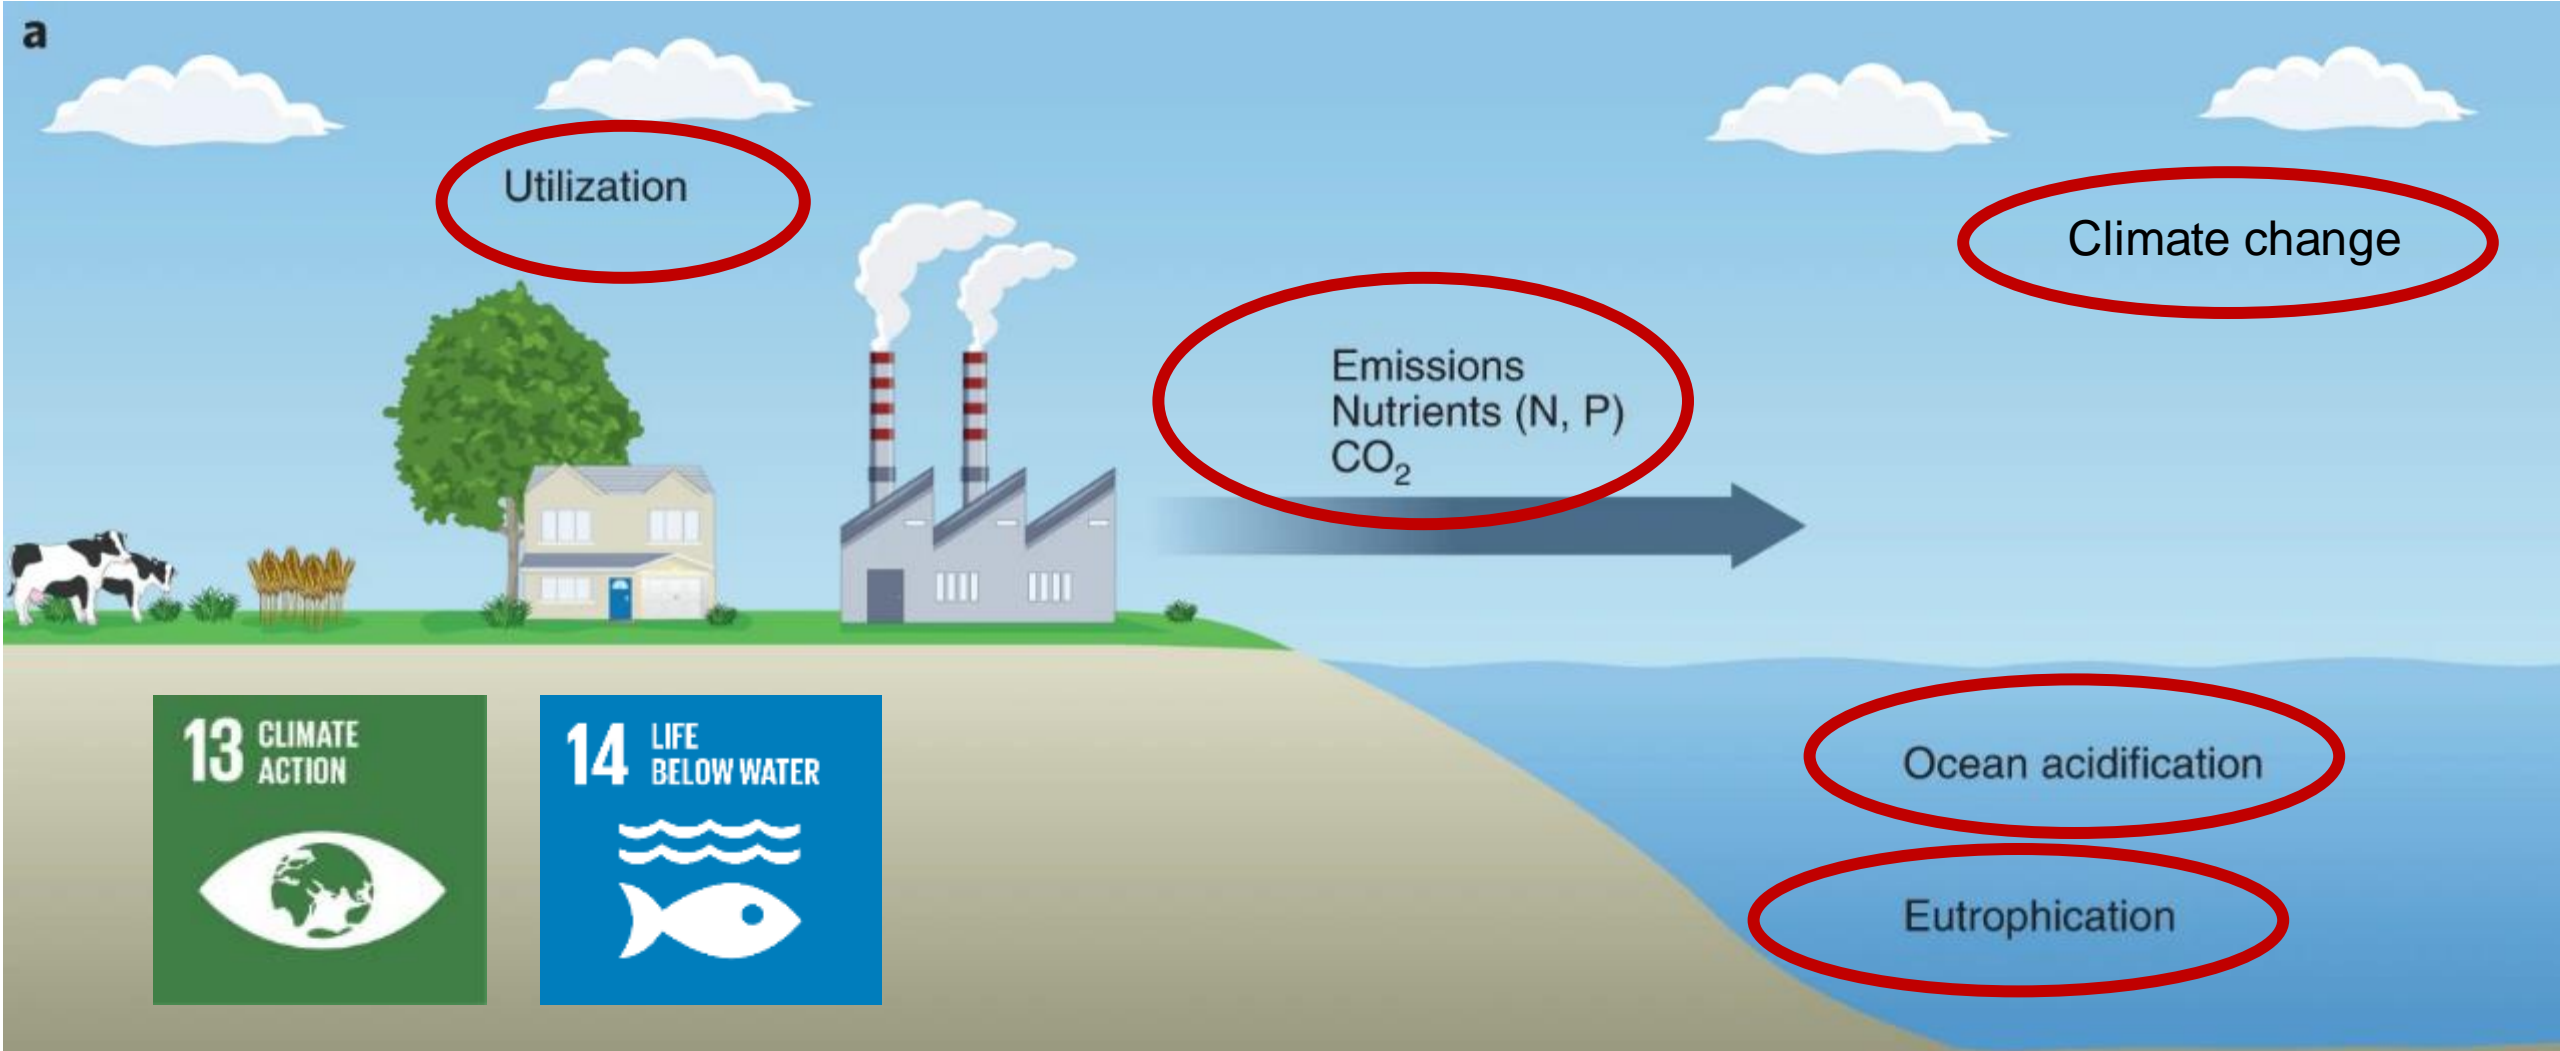

EMISSION CAPTURE & UTILISATION

THE BLUE BIOMASS IN THE CIRCULAR BIOECONOMY

ANNETTE BRUHN, AARHUS UNIVERSITY, DEPARTMENT OF ECOSCIENCE

LINEAR RESOURCE MANAGEMENT

BAD COASTAL WATER CONDITIONS

- Nutrient pollution – eutrophication
- EU Water Frame Directive
- **Good Ecological Status** before 2027
- Need for reduction in nutrient emissions
- Potential for additional action?
- **Low trophic aquaculture** as an additional tool for mitigation and nature restoration

- In the sea
- Land-based systems

- Food, feed, materials
- Low environmental footprint

LOW TROPHIC AQUACULTURE

- Blue Biomass
 - Non-fed species
 - Bivalves i.e. blue mussels
 - Seaweeds
-
- In the sea
 - Land-based systems
-
- Food, feed, materials
 - Low environmental footprint

CBIO & THE BLUE BIOMASS - PAST

Innovation Fund Denmark

CBIO & THE BLUE BIOMASS - FUTURE

- **Off-shore** Wind Farms – potential for Multi-use
- **On land** – Re-circulated Aquaculture Systems (RAS)
- Emission Capture:
 - Water Restoration tool in EU WFD?
 - end-of-pipe Emission Capture at Recirculated Aquaculture Systems (RAS) – N, P, C and heat'
 - Modelling effects
- - and Utilisation
 - Processing of sugar kelp in large-scale for fermented pig feed
 - Biorefining of sea lettuce
 - Food, fish feed, nutraceuticals