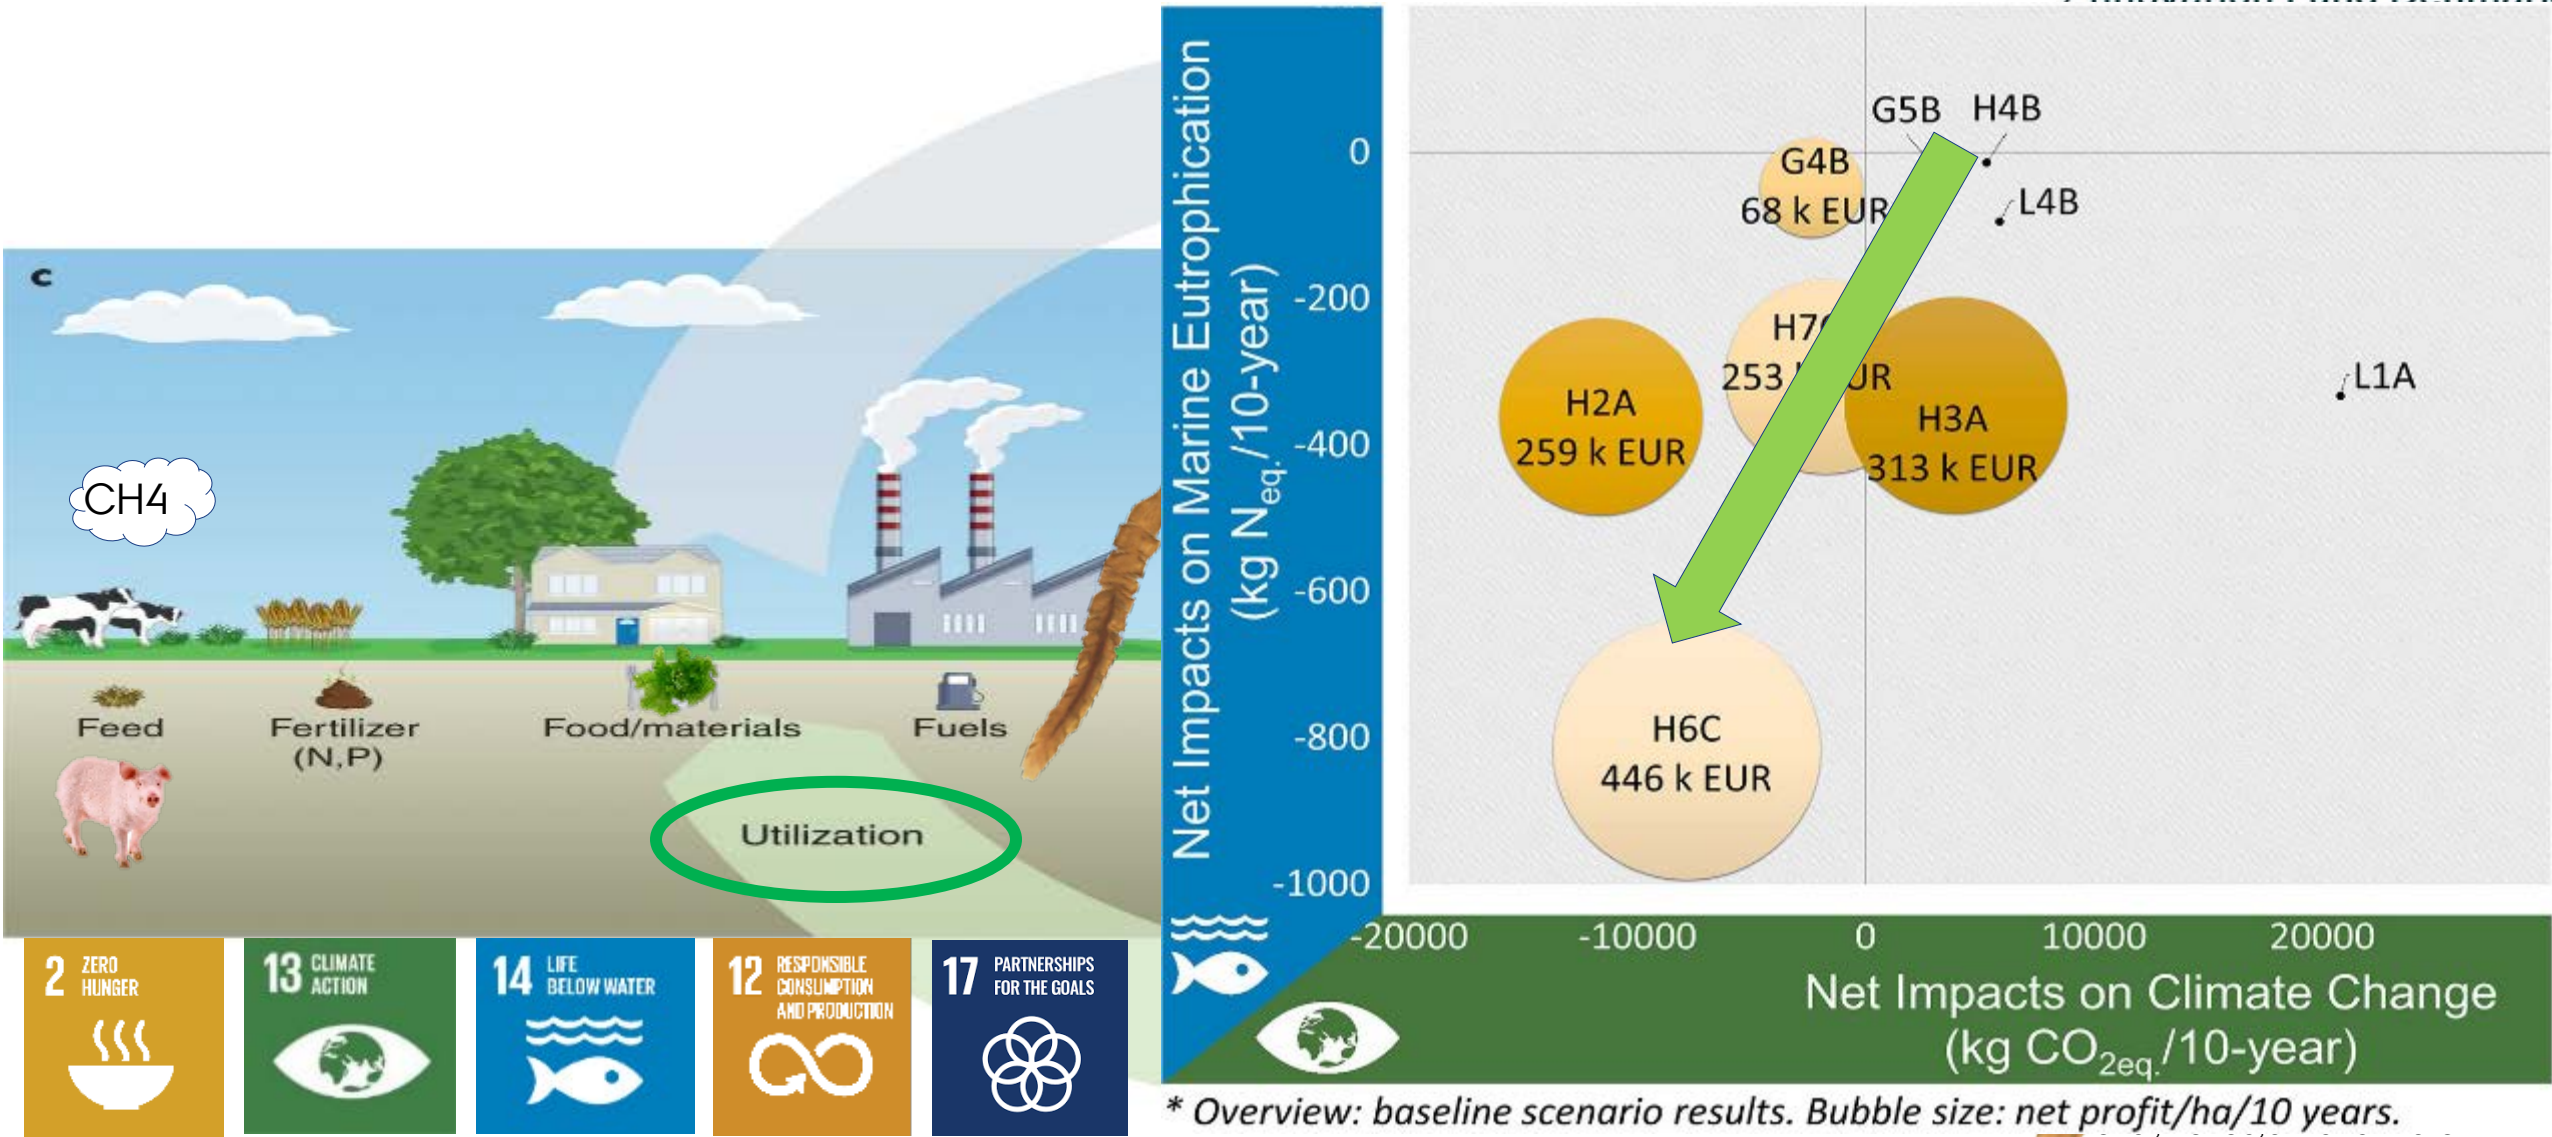

EMISSION CAPTURE & UTILISATION

THE BLUE BIOMASS IN THE CIRCULAR BIOECONOMY

ANNETTE BRUHN, AARHUS UNIVERSITY, DEPARTMENT OF ECOSCIENCE

LINEAR RESOURCE MANAGEMENT

BAD COASTAL WATER CONDITIONS

- Nutrient pollution – eutrophication
- EU Water Frame Directive
- **Good Ecological Status** before 2027
- Need for reduction in nutrient emissions
- Potential for additional action?
- **Low trophic aquaculture** as an additional tool for mitigation and nature restoration

- In the sea
- Land-based systems

- Food, feed, materials
- Low environmental footprint

LOW TROPHIC AQUACULTURE

- Blue Biomass
 - Non-fed species
 - Bivalves i.e. blue mussels
 - Seaweeds
-
- In the sea
 - Land-based systems
-
- Food, feed, materials
 - Low environmental footprint

CBIO & THE BLUE BIOMASS - PAST

Innovation Fund Denmark

THE VELUX FOUNDATIONS

VILLUM FONDEN & VELUX FONDEN

Ministry of Food, Agriculture and Fisheries of Denmark

Technology development

Du et al, 2022. Zhang et al, 2021. Boderskov et al, 2021-2023. Petersen et al, 2021a,b. van der Heide et al, 2021. Bruhn et al, 2020a,b - and more..

CBIO & THE BLUE BIOMASS - PAST

Innovation Fund Denmark

CBIO & THE BLUE BIOMASS - FUTURE

- **Off-shore** Wind Farms – potential for Multi-use
- **On land** – Re-circulated Aquaculture Systems (RAS)
- Emission Capture:
 - Water Restoration tool in EU WFD?
 - end-of-pipe Emission Capture at Recirculated Aquaculture Systems (RAS) – N, P, C and heat'
 - Modelling effects
- - and Utilisation
 - Processing of sugar kelp in large-scale for fermented pig feed
 - Biorefining of sea lettuce
 - Food, fish feed, nutraceuticals