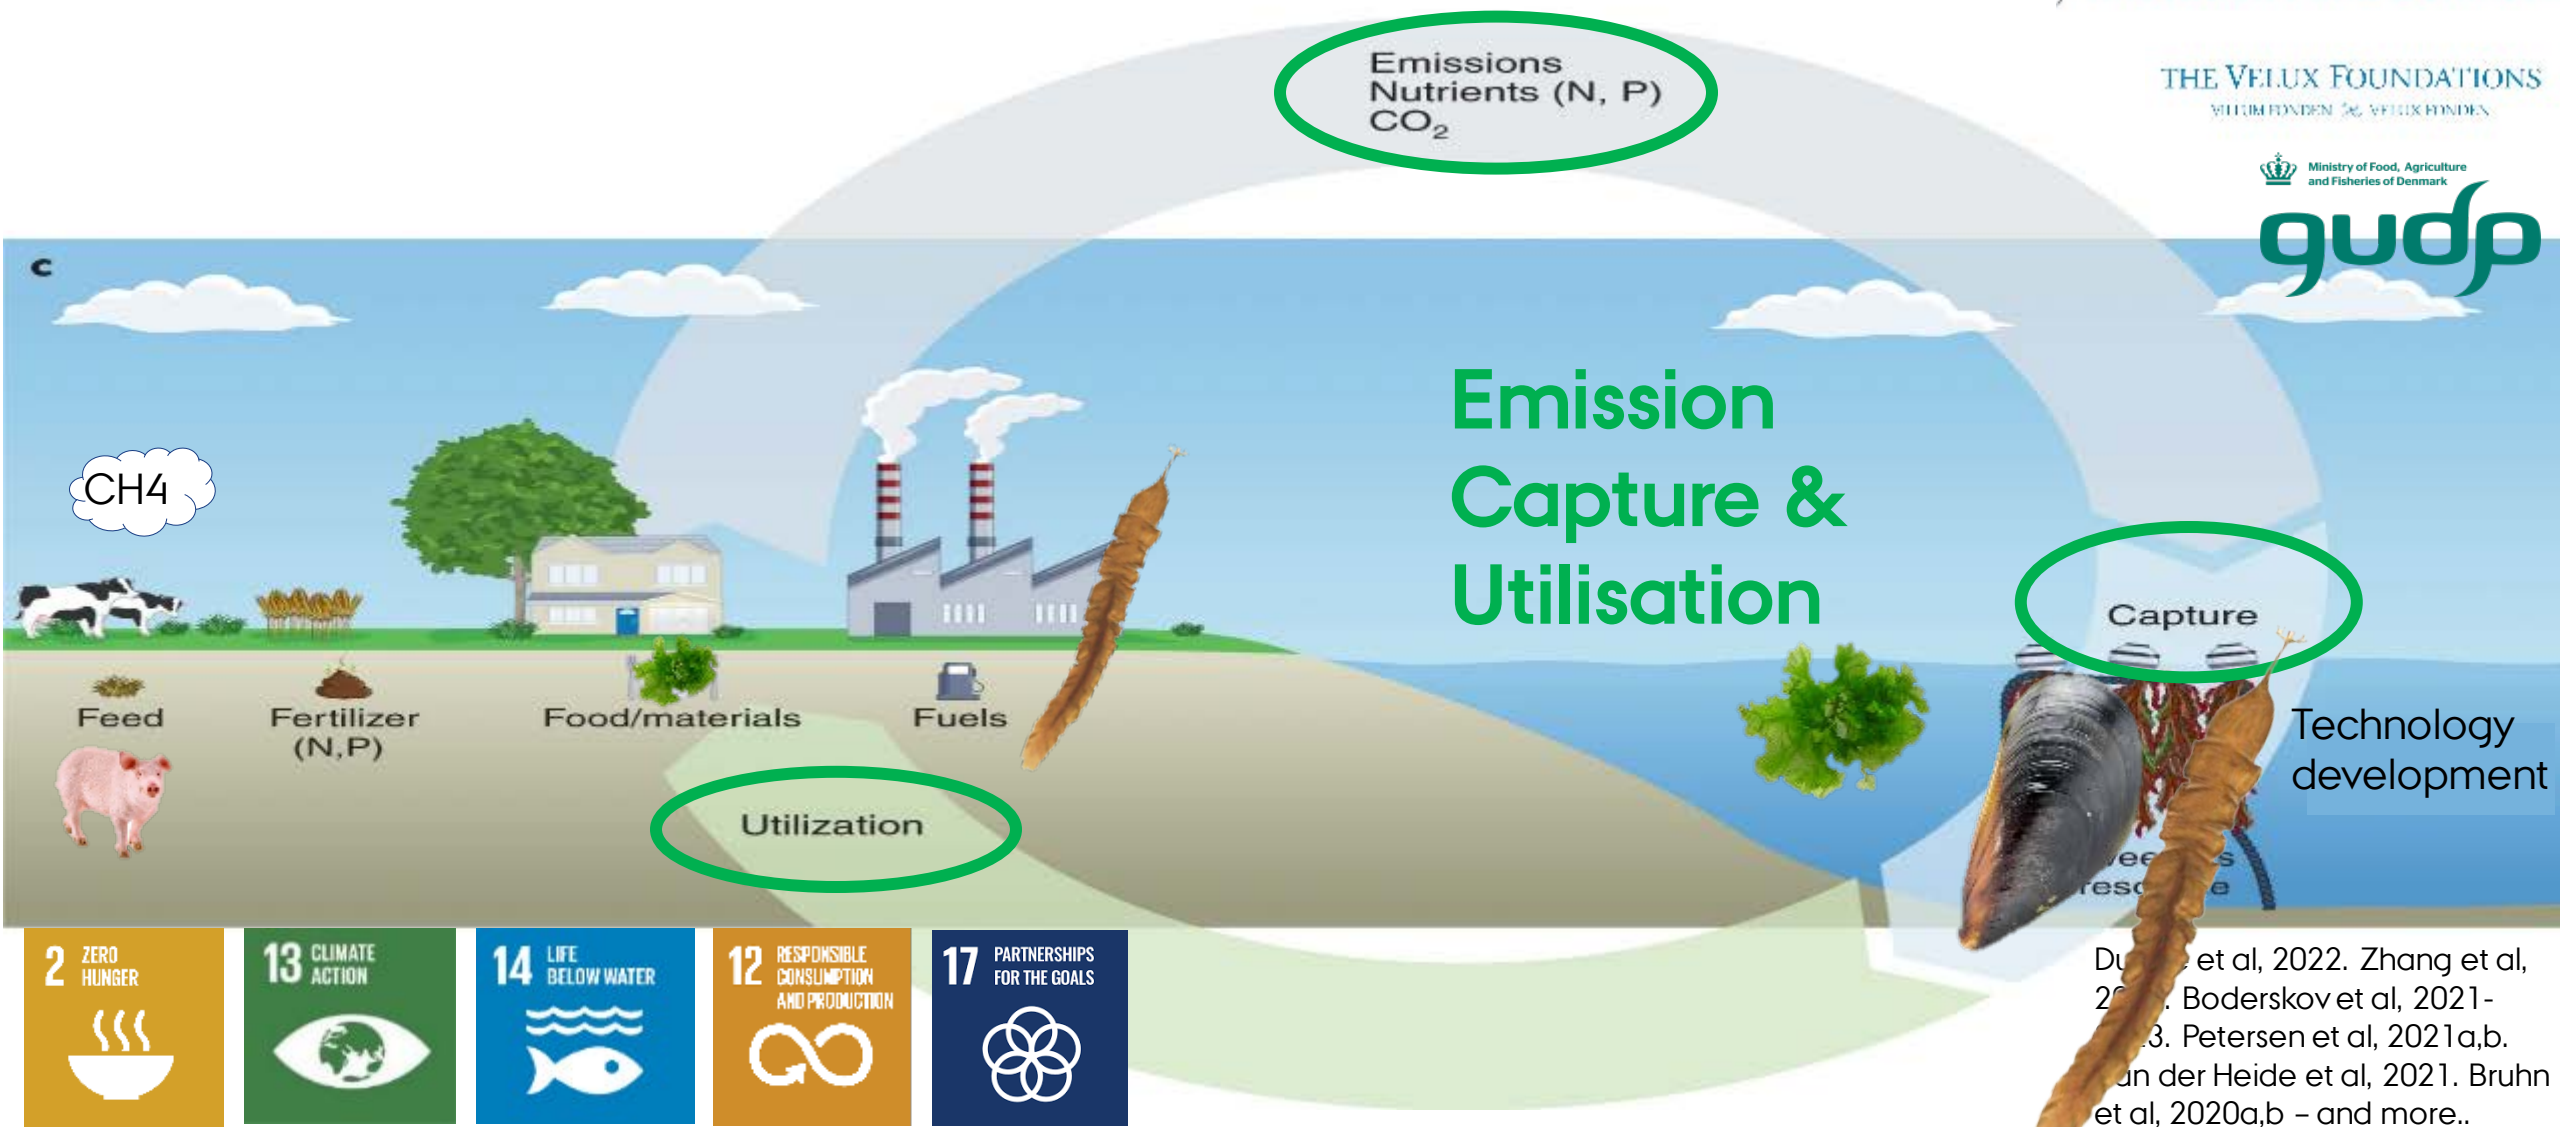

EMISSION CAPTURE & UTILISATION

THE BLUE BIOMASS IN THE CIRCULAR BIOECONOMY

ANNETTE BRUHN, AARHUS UNIVERSITY, DEPARTMENT OF ECOSCIENCE

LINEAR RESOURCE MANAGEMENT

BAD COASTAL WATER CONDITIONS

- Nutrient pollution – eutrophication
- EU Water Frame Directive
- **Good Ecological Status** before 2027
- Need for reduction in nutrient emissions
- Potential for additional action?
- **Low trophic aquaculture** as an additional tool for mitigation and nature restoration

- In the sea
- Land-based systems

- Food, feed, materials
- Low environmental footprint

LOW TROPHIC AQUACULTURE

- Blue Biomass
 - Non-fed species
 - Bivalves i.e. blue mussels
 - Seaweeds
-
- In the sea
 - Land-based systems
-
- Food, feed, materials
 - Low environmental footprint

CBIO & THE BLUE BIOMASS - PAST

Innovation Fund Denmark

THE VELUX FOUNDATIONS

VILLUM FONDEN & VELUX FONDEN

Ministry of Food, Agriculture and Fisheries of Denmark

Technology development

Du et al, 2022. Zhang et al, 2021. Boderskov et al, 2021-2023. Petersen et al, 2021a,b. van der Heide et al, 2021. Bruhn et al, 2020a,b - and more..

CBIO & THE BLUE BIOMASS - PAST

Innovation Fund Denmark

CBIO & THE BLUE BIOMASS - FUTURE

- **Off-shore** Wind Farms – potential for Multi-use
- **On land** – Re-circulated Aquaculture Systems (RAS)
- Emission Capture:
 - Water Restoration tool in EU WFD?
 - end-of-pipe Emission Capture at Recirculated Aquaculture Systems (RAS) – N, P, C and heat'
 - Modelling effects
- - and Utilisation
 - Processing of sugar kelp in large-scale for fermented pig feed
 - Biorefining of sea lettuce
 - Food, fish feed, nutraceuticals